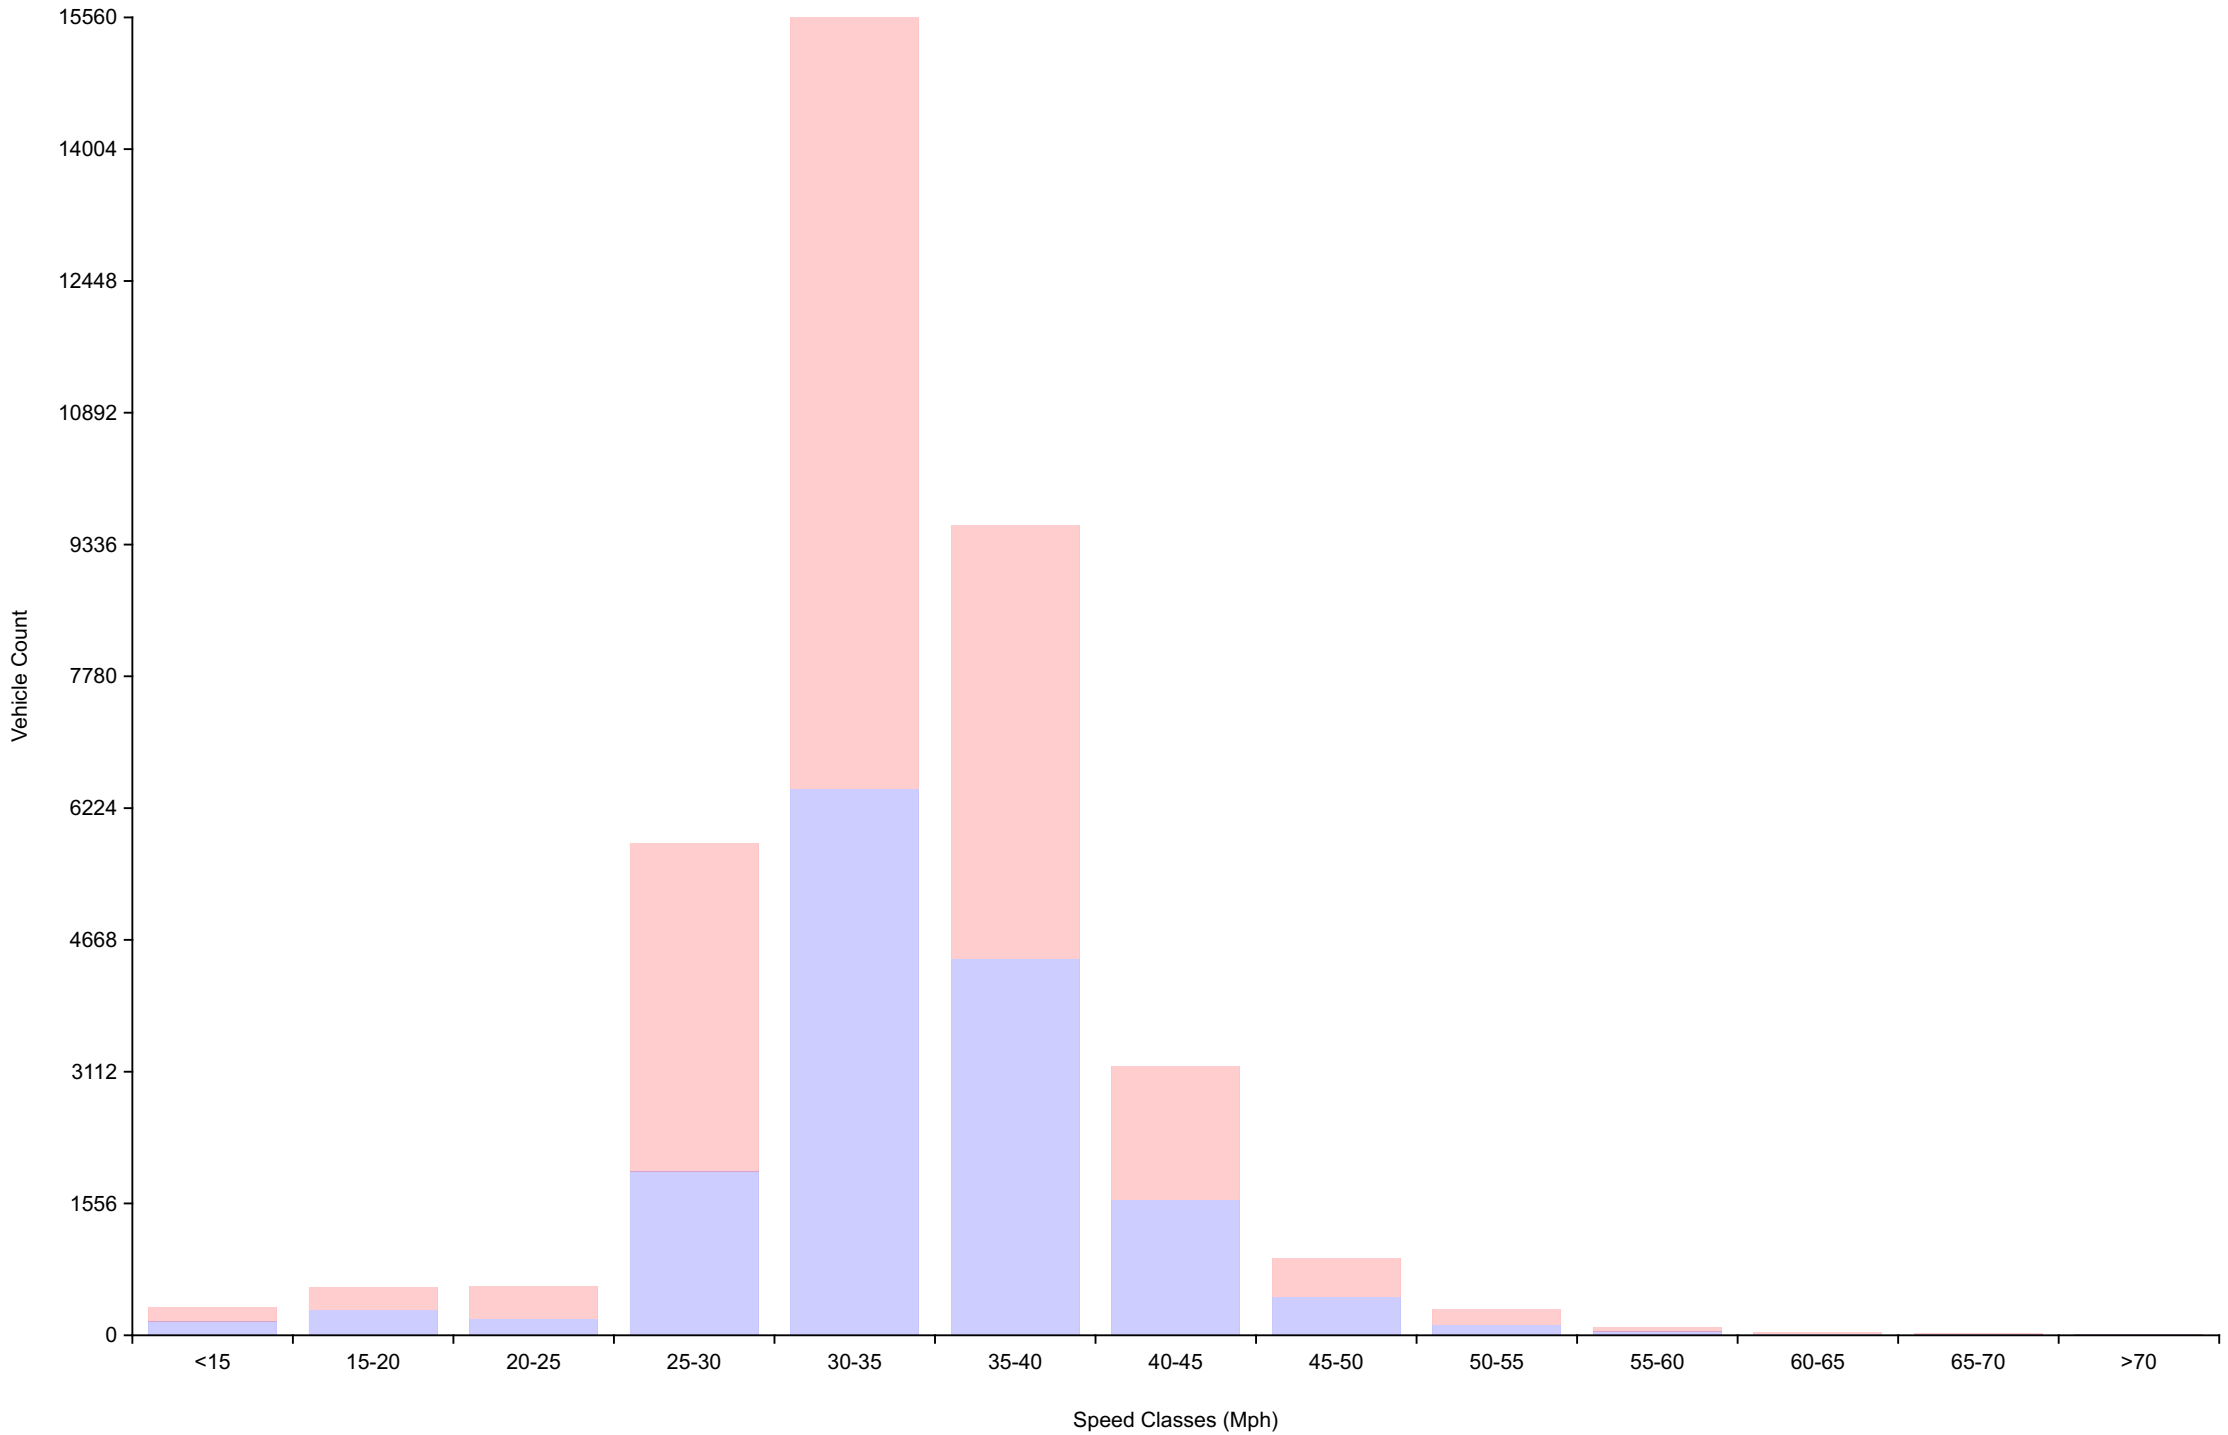

Vehicle Counts By Speed Class

Traffic Overview from Thu Aug 1 2024 to Sat Aug 31 2024