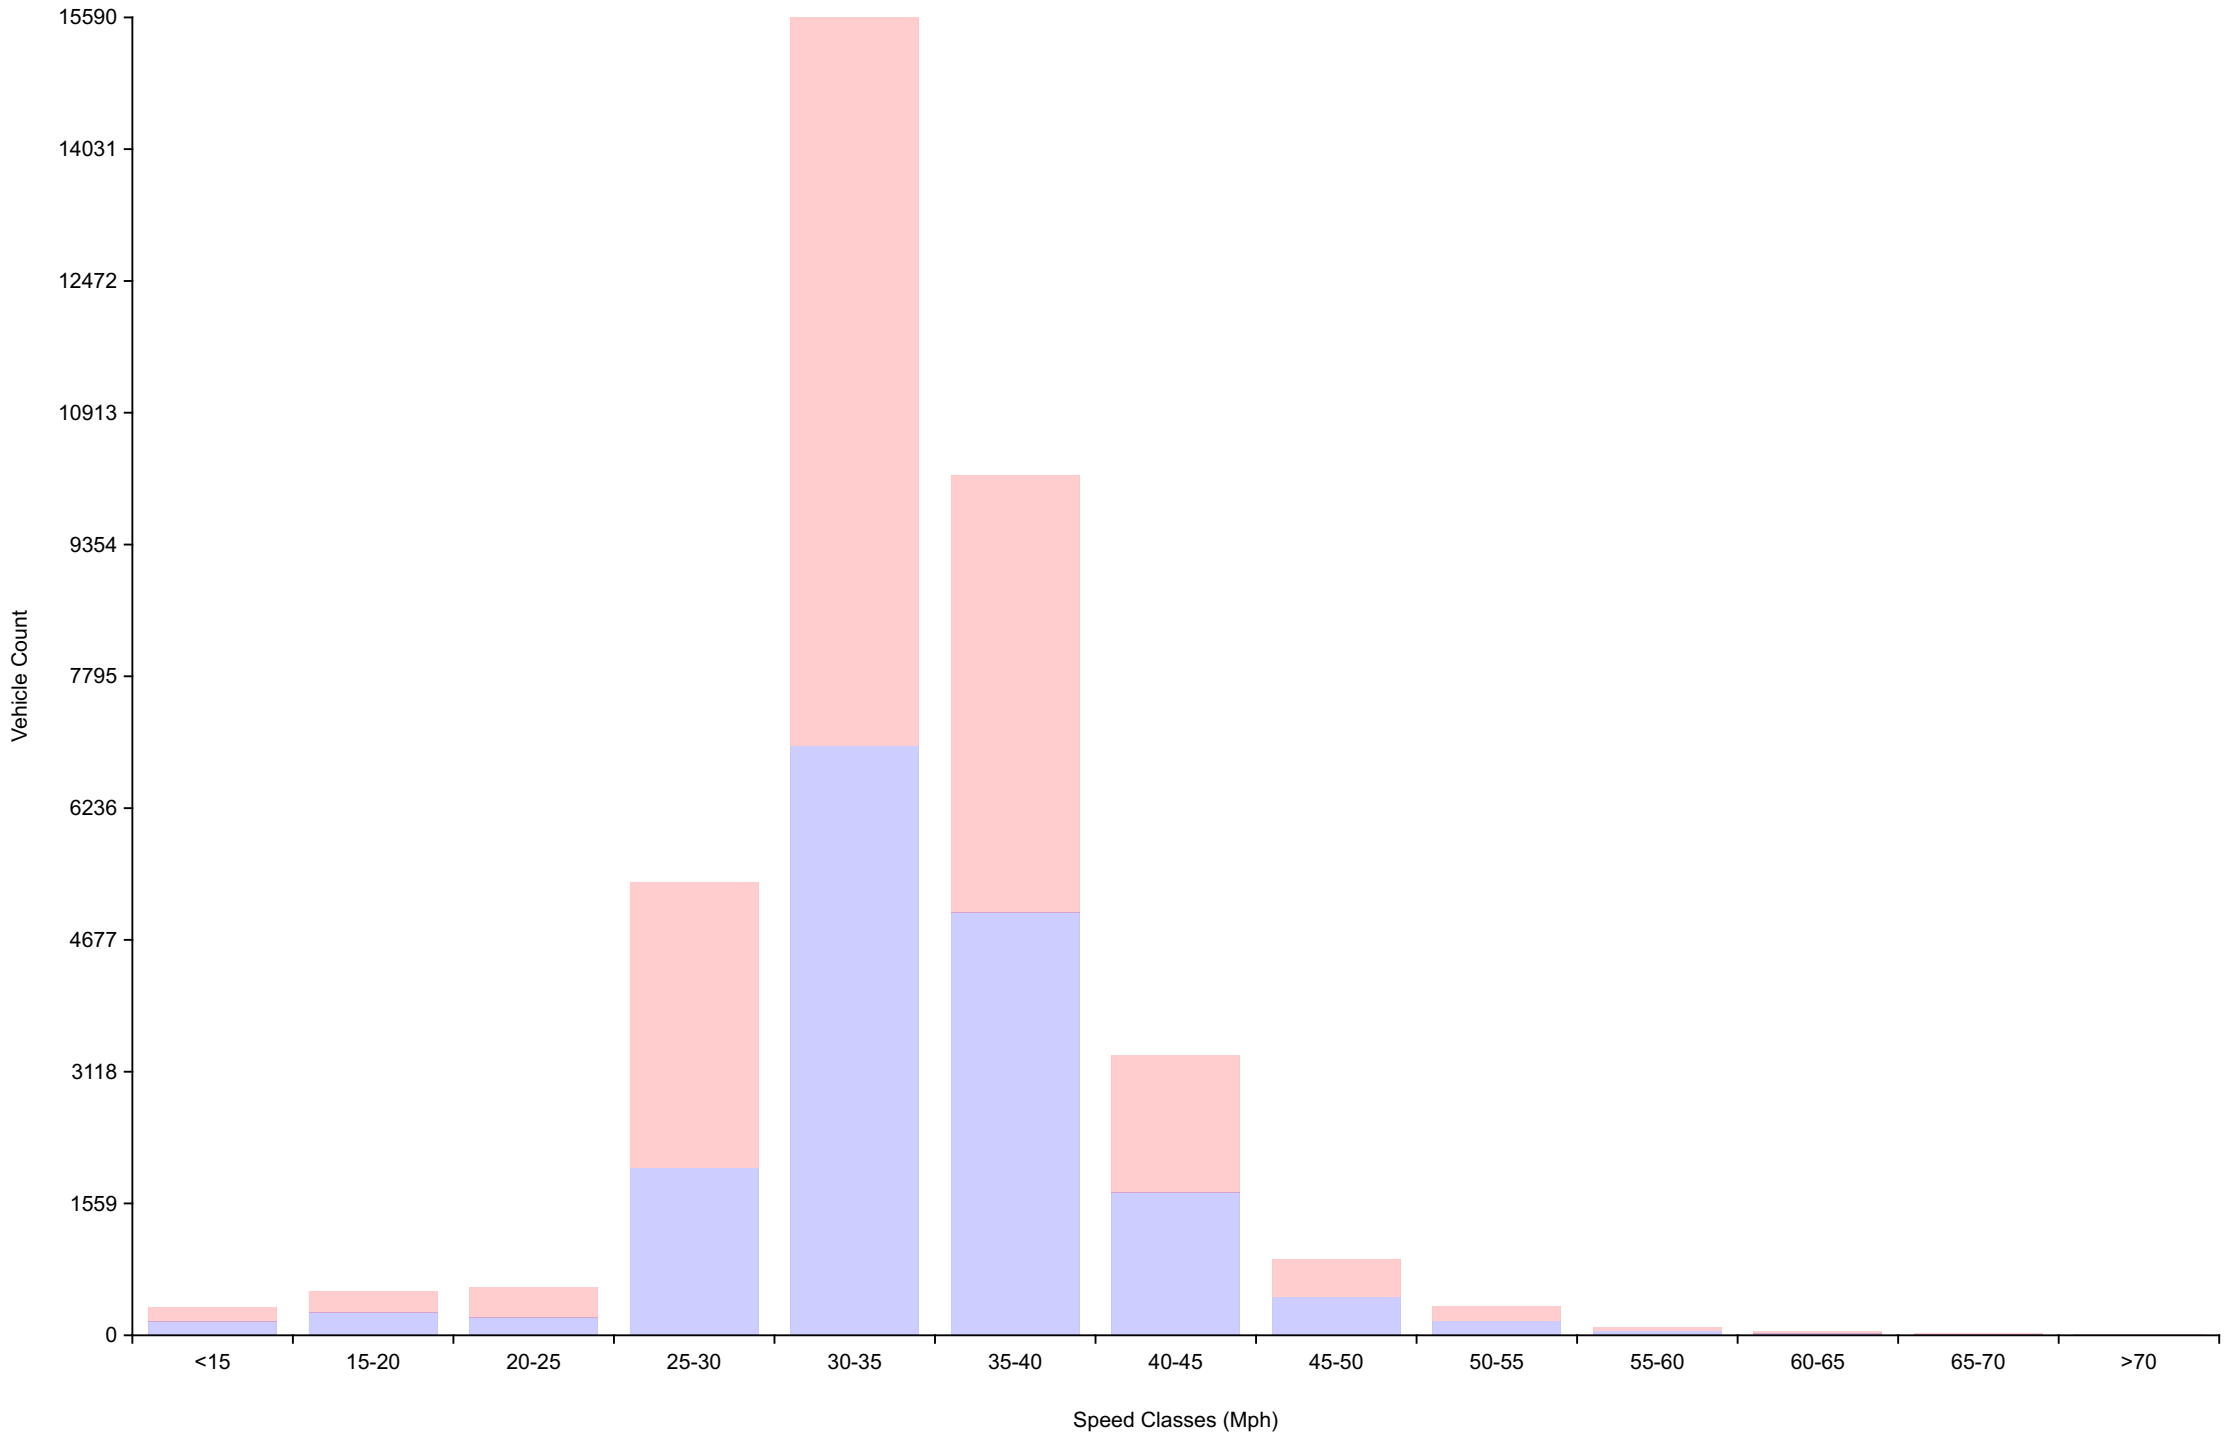

Vehicle Counts By Speed Class

Traffic Overview from Sat Jun 1 2024 to Sun Jun 30 2024